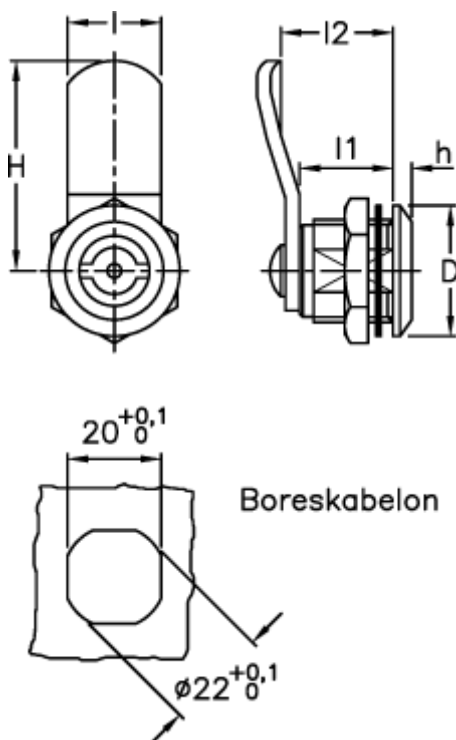

Data Sheet

Article number: 2310421323

Description: E+G Latch w/recessed key
CQ/A-45-32

Measures

D = 28

H = 45

h = 4

l = 20

l1 = 20

l2 = 32